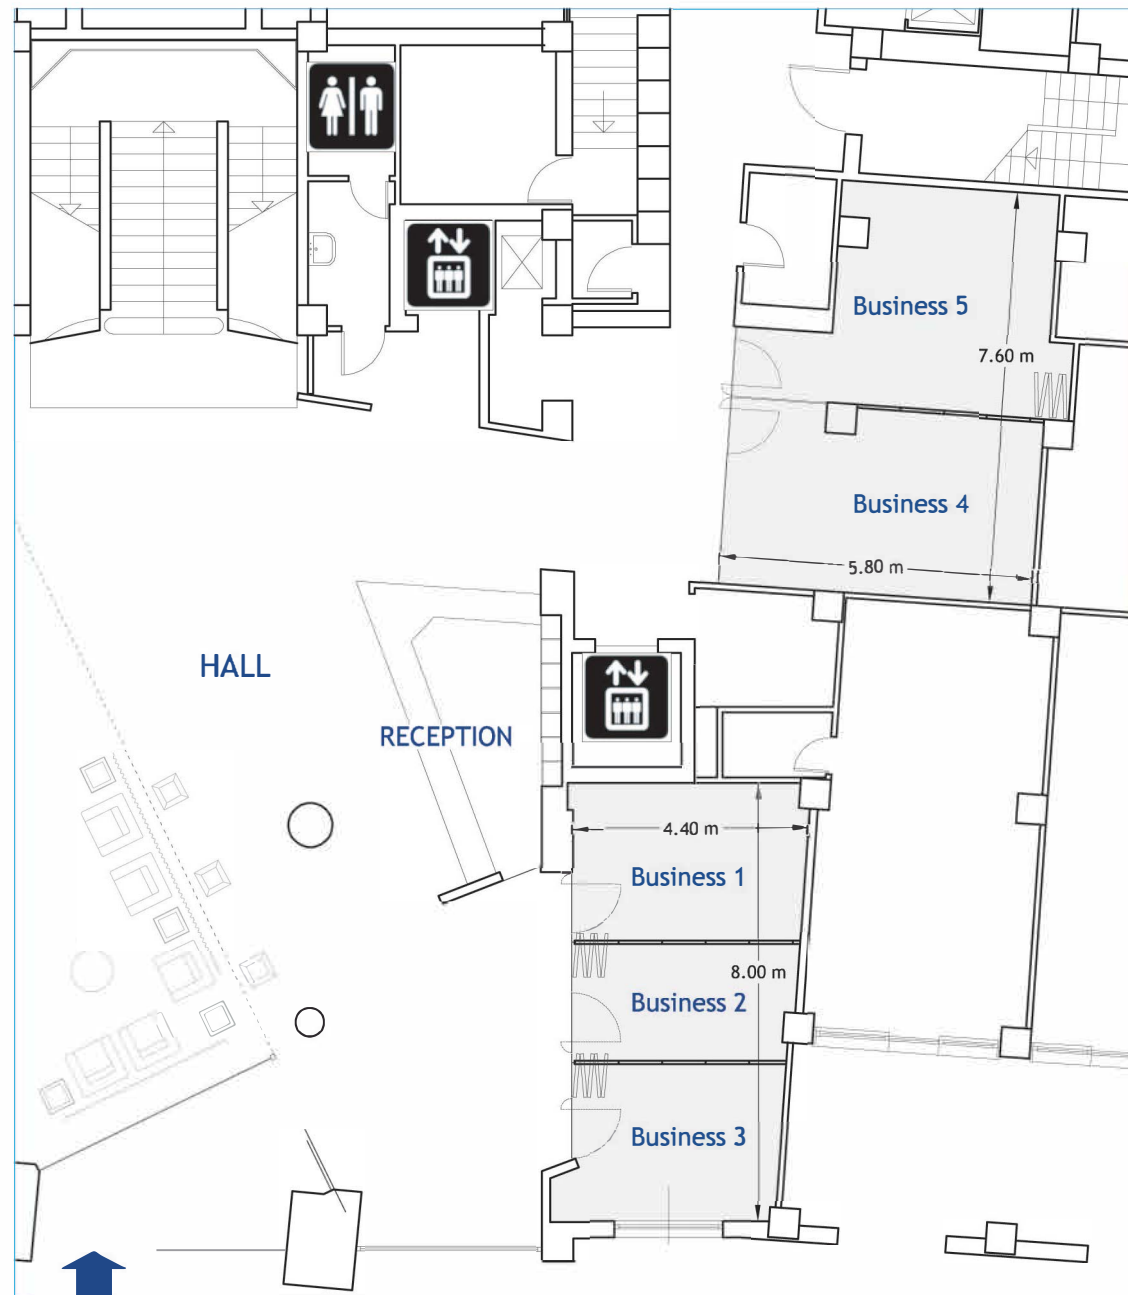

Salette Business / Office Rooms

Business 1
4,40 x 2,90 m

Business 2
4,20 x 2,20 m

Business 3
3,90 x 2,90 m

Business 4
5,80 x 3,40 m

Business 5
4,00 x 4,20 m

Mercure Hotel Cruiser****
& Centro Congressi

viale Trieste 281/I - 61121 Pesaro (PU)
Tel 0721.388100 - Fax 0721.388600
Fax 0721. 388614 (Div. Congressi)
www.cruiser.it - HA746@accor.com
Numero Verde 800-215945

Piano / Floor 0